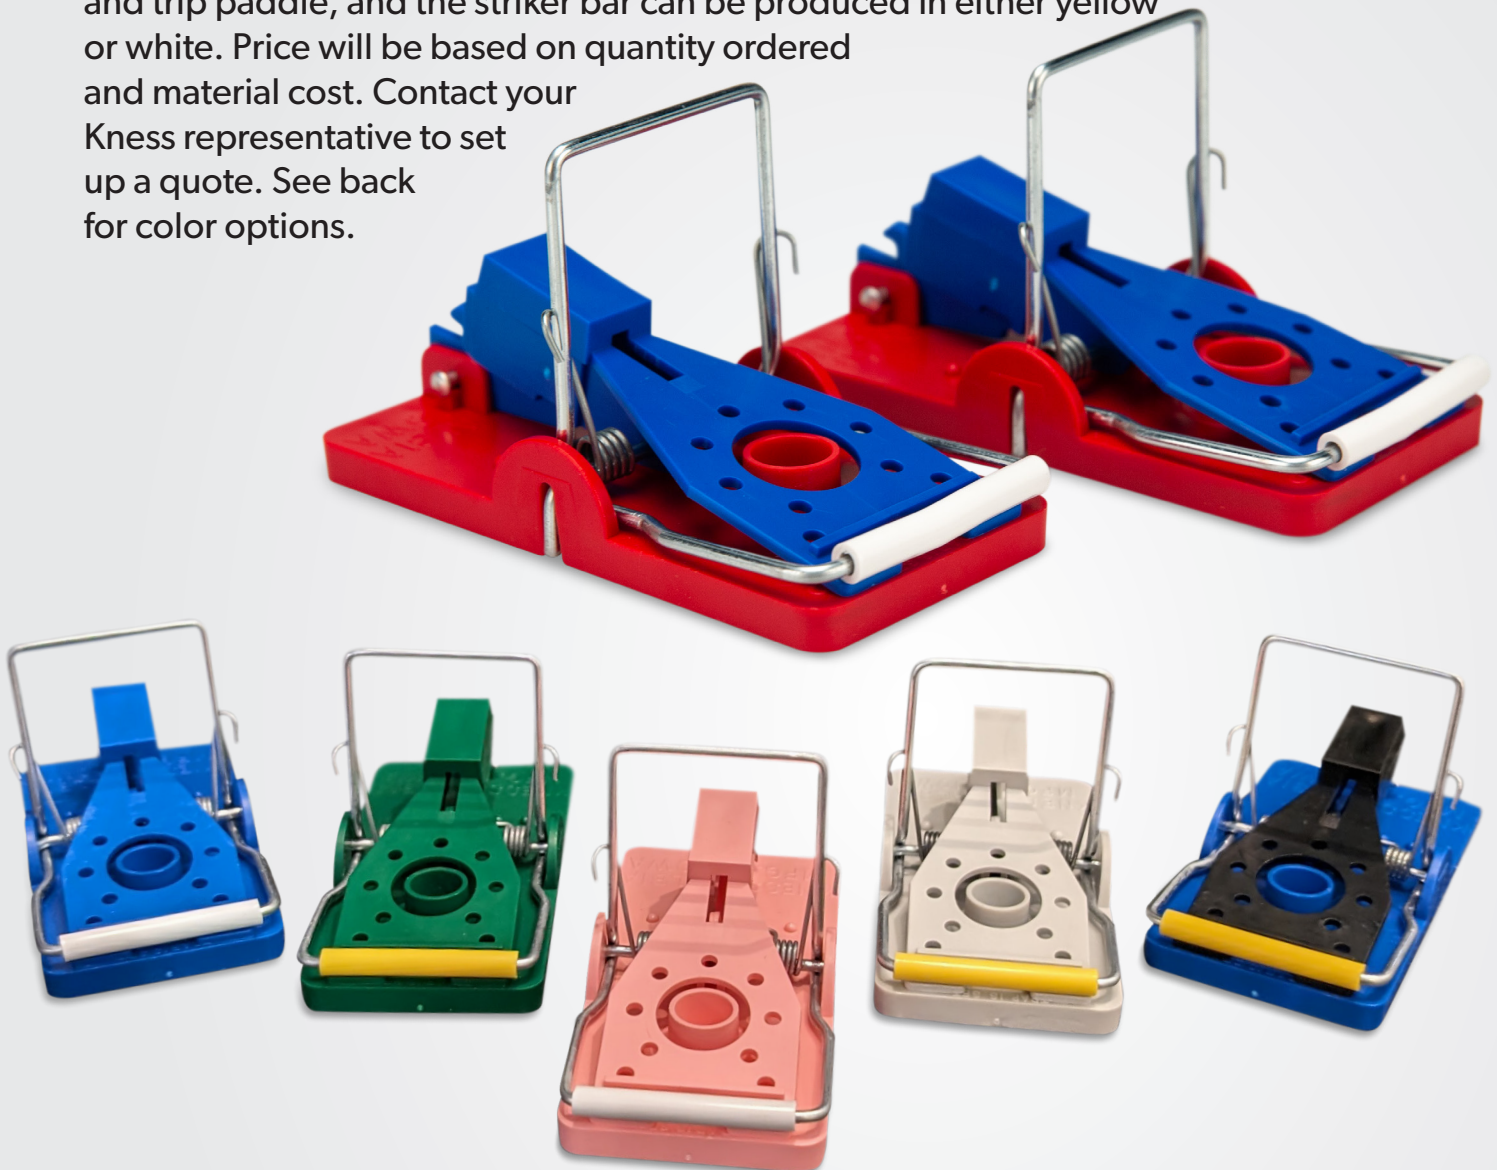

Snap-E[®] MOUSETRAP

Big Snap-E[®] RAT TRAP

Ask us about **custom colors!**

The Snap-E[®] Mousetrap and Big Snap-E[®] Rat Trap can be customized to the colors you see fit. Individual colors may be chosen for the base and trip paddle, and the striker bar can be produced in either yellow or white. Price will be based on quantity ordered and material cost. Contact your Kness representative to set up a quote. See back for color options.

					
White	Seville Orange	Fire Engine Red	Purple	Olive Green	Light Brown
					
Bright White	Mandarin Orange	Rocket Red	Ice Blue	Light Grey	Mushroom
					
Polar White	Pumpkin	Raspberry	Midnight Blue	Dark Grey	Mid Brown
					
Coconut	Nectarine	Burgundy	Cornflower Blue	Ash Grey	Dark Brown
					
Magnolia	Strawberry Red	Mulberry	Baltic Blue	Mid Grey	Mahogany
					
Vanilla	Rose Pink	Aubergine	Alpine Green	Dove Grey	Rosewood
					
Sunflower Yellow	Flesh Pink	Sky Blue	Spearmint Green	Soft Grey	Toffee
					
Daffodil Yellow	Cherry Red	Powder Blue	Leaf Green	Graphite	Honey Beige
					
Citrus	Pastel Pink	Mid Blue	Fern Green	Moonstone	Chestnut Brown
					
Banana	Flame Red	Royal Blue	Springtime	Pebble	Beige
					
Jasmine	Lobster Red	Pale Blue	Racing Green	Cloud Grey	Deep Black
					
Canary Yellow	Tomato Red	Navy Blue	Fresh Green	Mink	Ebony
					
Marigold	Fuchsia	Ultra Blue	Sage Green	Dusk	
					
Ivory	Admiral Red	Pacific Blue	Marine Blue	Chocolate Brown	
					
Cream	Cardinal Red	Baby Blue	Lime Green	Terracotta	