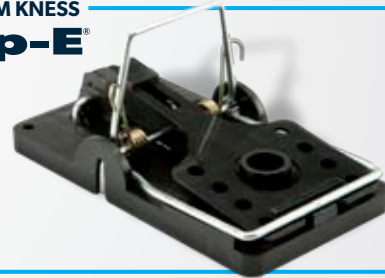

DESCRIPTION	STOCK #	CARTON SIZE	QUANTITY	WEIGHT
Stick-All® Rat Glue Trap	106-0-024	9" x 12" x 5"	2 Pk. x 24	10 lbs.